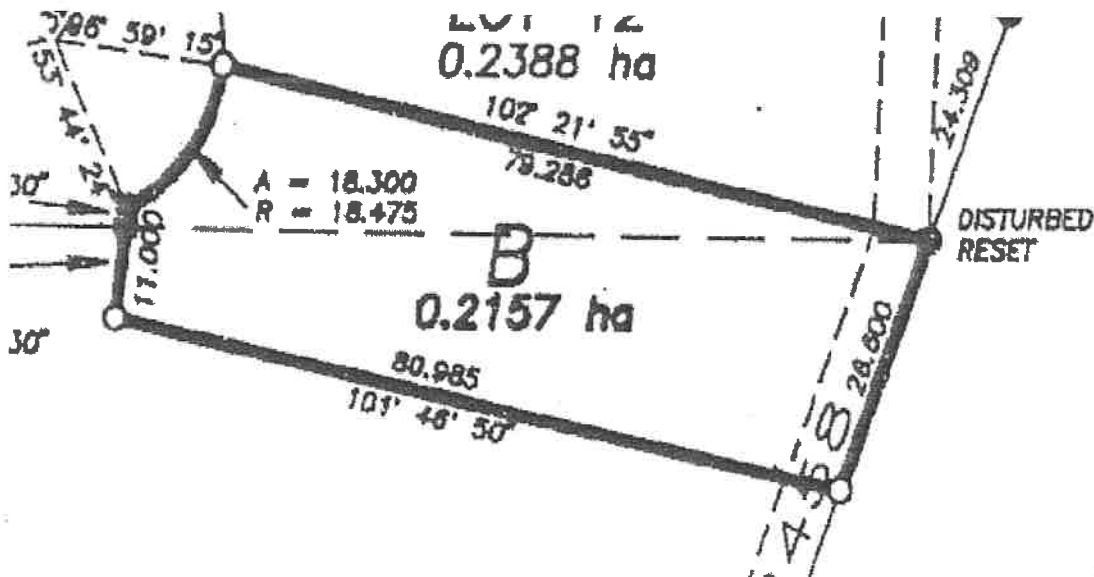

2772 Winifred Road

Two pins are marked at southwest corner (near Winifred Road) and the northeast corner along the KVR trail right-of-way. Approximate location of pin is marked with a reflective circle stake at the southeast corner. The south boundary line is approximately marked with stakes and flagging.

Below: this is Lot B. North line measures 79.266m, east line is 26.6m and south line is 80.965m.

Site Planning