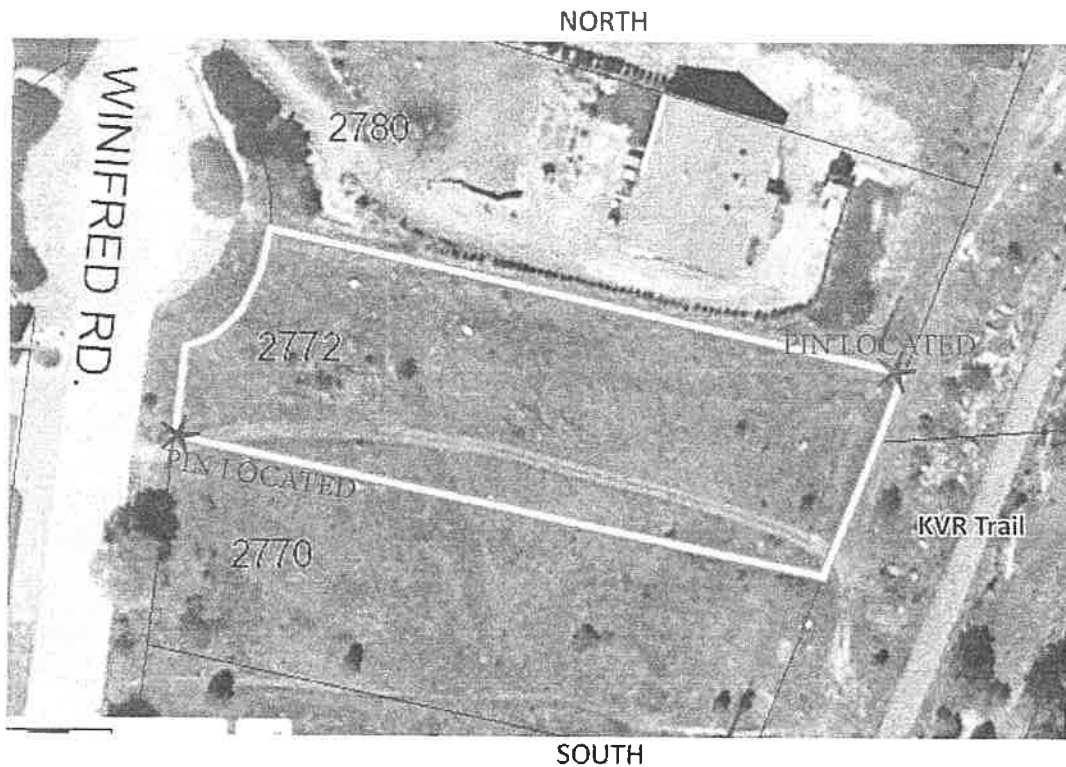

2772 Winifred Road

Two pins are marked at southwest corner (near Winifred Road) and the northeast corner along the KVR trail right-of-way. Approximate location of pin is marked with a reflective circle stake at the southeast corner. The south boundary line is approximately marked with stakes and flagging.

Below: this is Lot B. North line measures 79.266m, east line is 26.6m and south line is 80.965m.

Site Planning