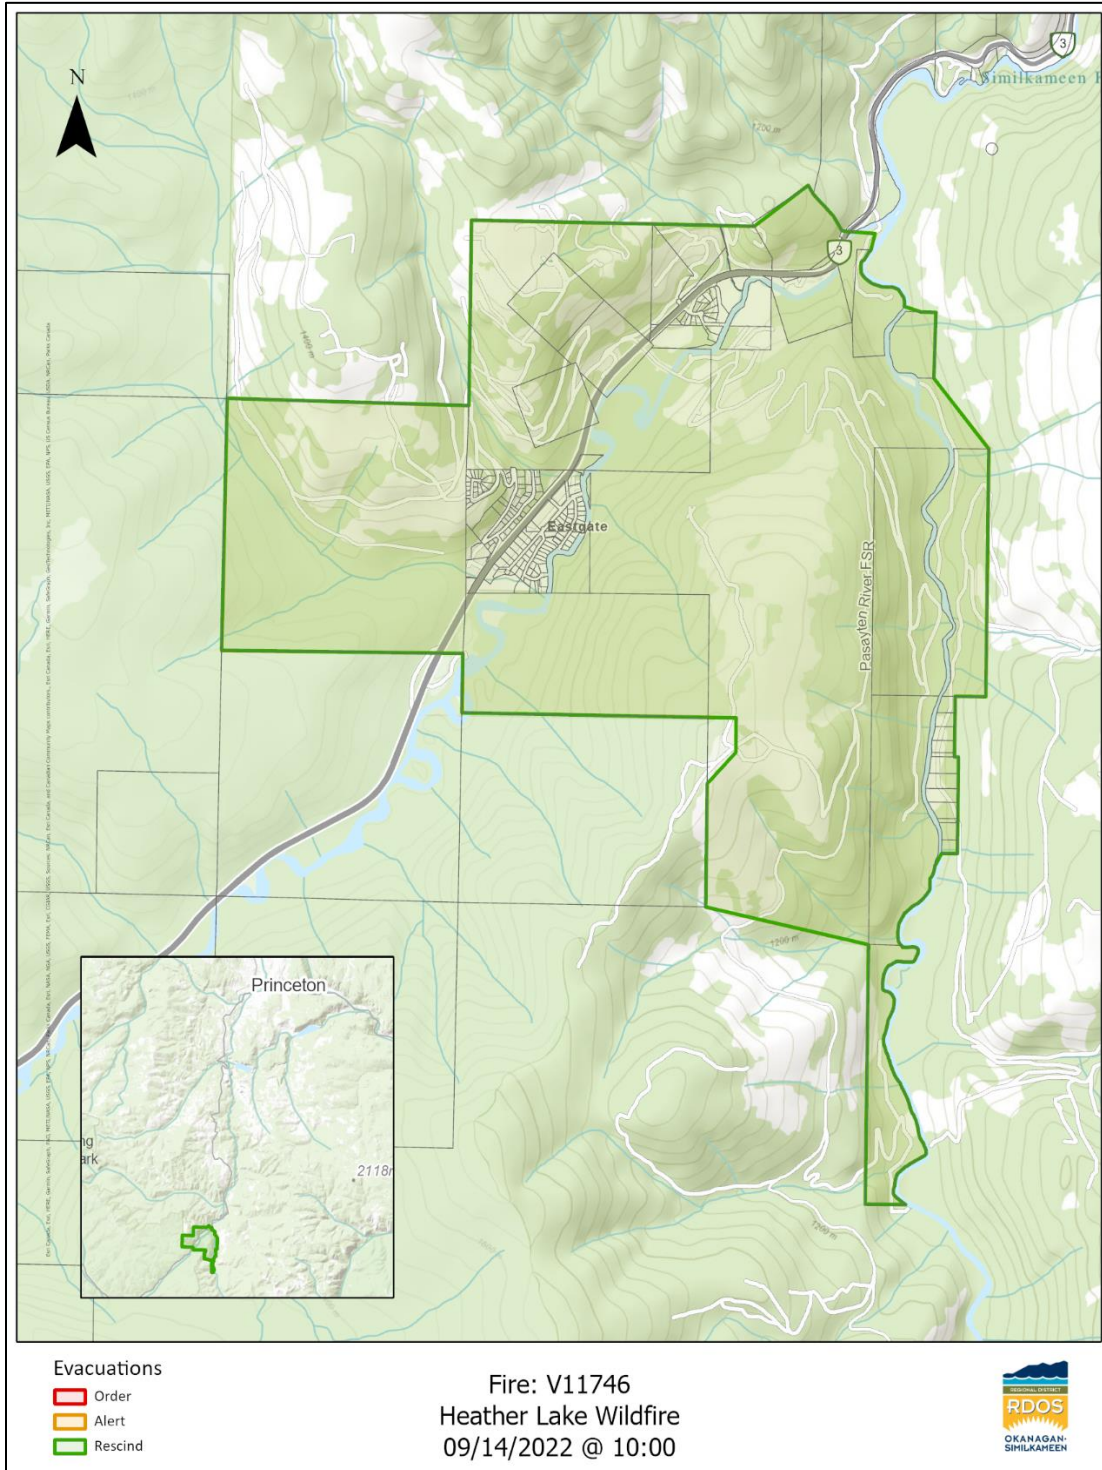

EMERGENCY OPERATIONS CENTRE (EOC)

Schedule 2 - Evacuation ALERT Map

Follow RDOS on Facebook Twitter YouTube LinkedIn
Website: emergency.rdos.bc.ca Email: eocinfo@rdos.bc.ca Phone: 250-490-4225
[Voyent Alert!](#) notifications – sign up for routine and emergency notifications
Issued by Director of RDOS EOC