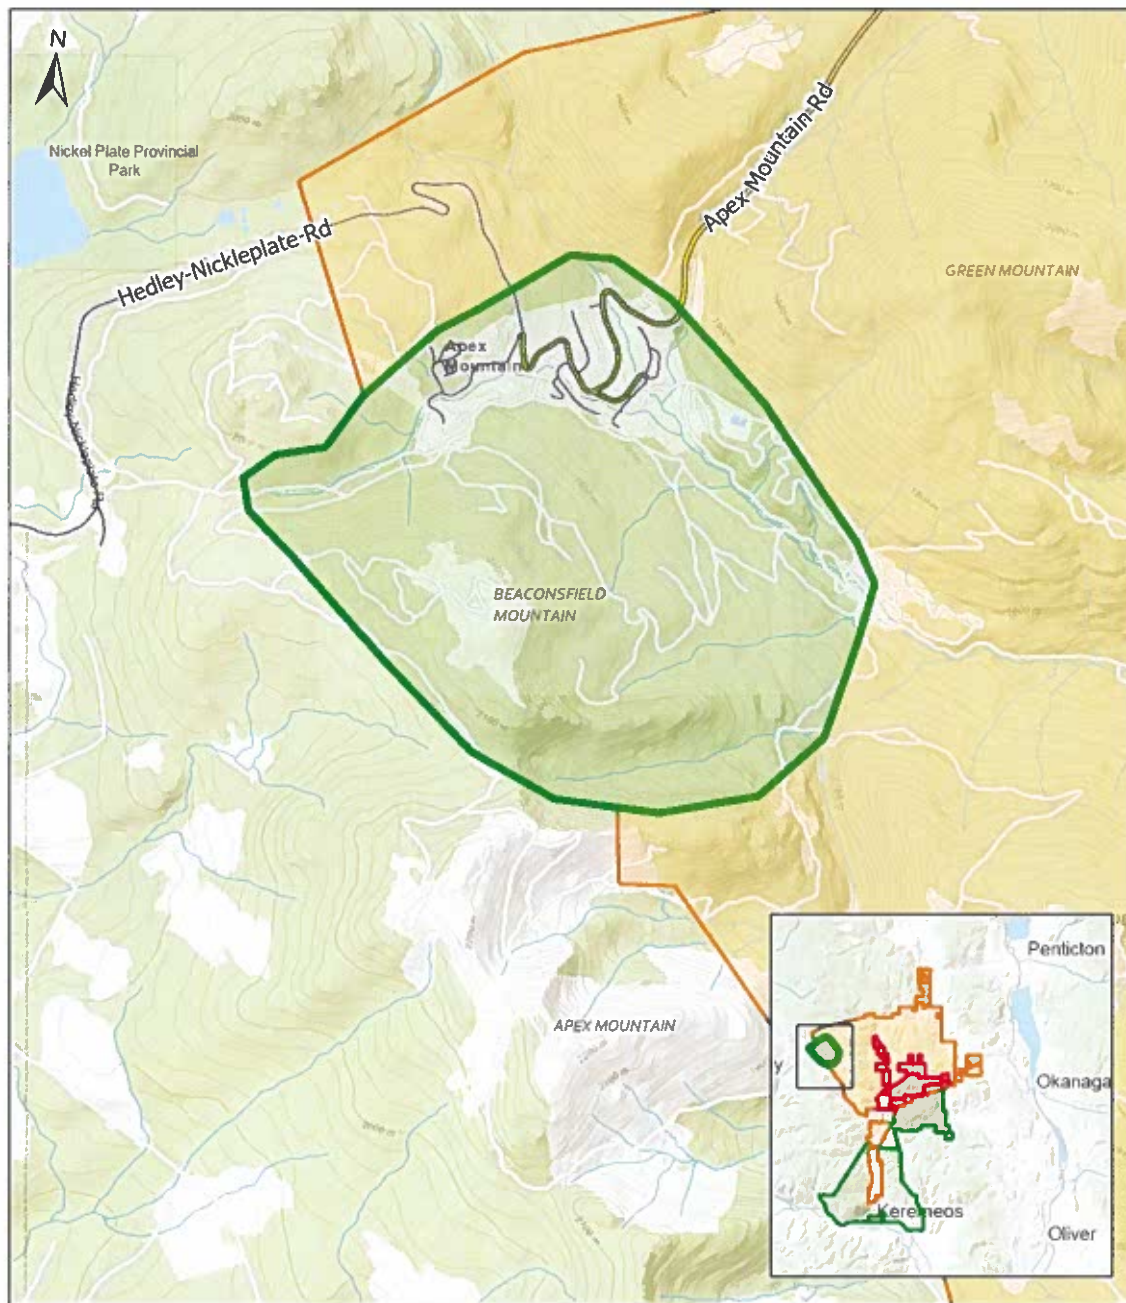

Issued by Director of RDOS EOC

EMERGENCY OPERATIONS CENTRE (EOC)

Schedule 2 - Evacuation Order Rescind Map

Evacuations

- Order
- Alert
- Rescind

Fire: K50863
Keremeos Creek Wildfire
Evacuation Order Rescinded
Apex
08/16/2022 @ 1200