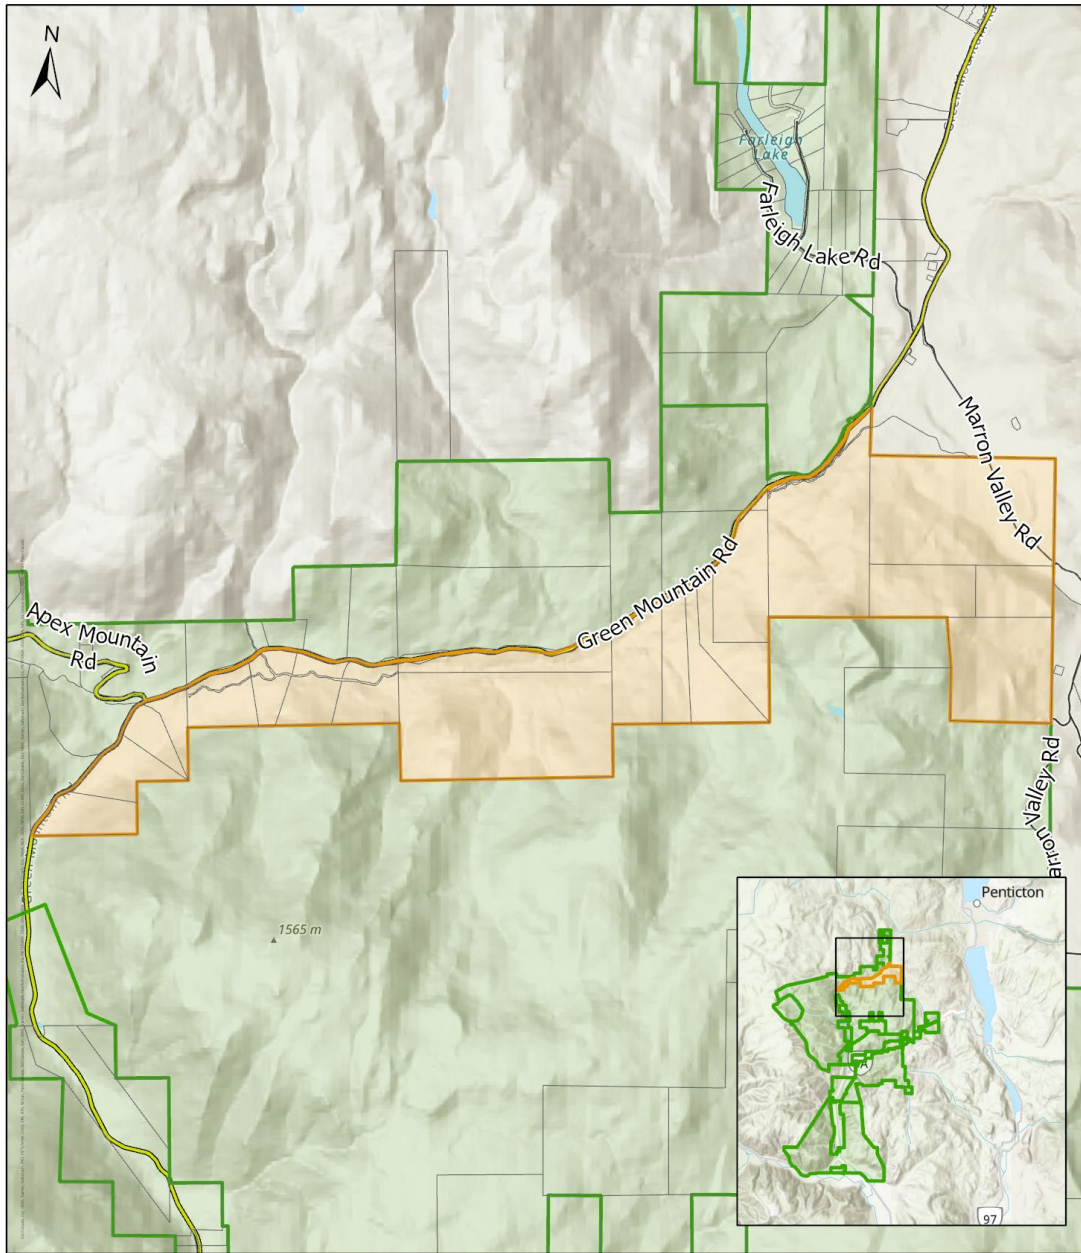

Because of the potential danger to life and health, the Regional District of Okanagan-Similkameen has issued an **EVACUATION ALERT** for the following areas:

South side of Green Mountain Road from Apex Mountain Road to Marron Valley Road

Issued by Director of RDOS EOC

EMERGENCY OPERATIONS CENTRE (EOC)

Schedule 2 - Evacuation ALERT Map

Evacuations

- Order
- Alert
- Rescind

Fire: K50863
Keremeos Creek wildfire
Evacuation Alert
South side of Green Mountain Rd
08/17/2022 @ 1400