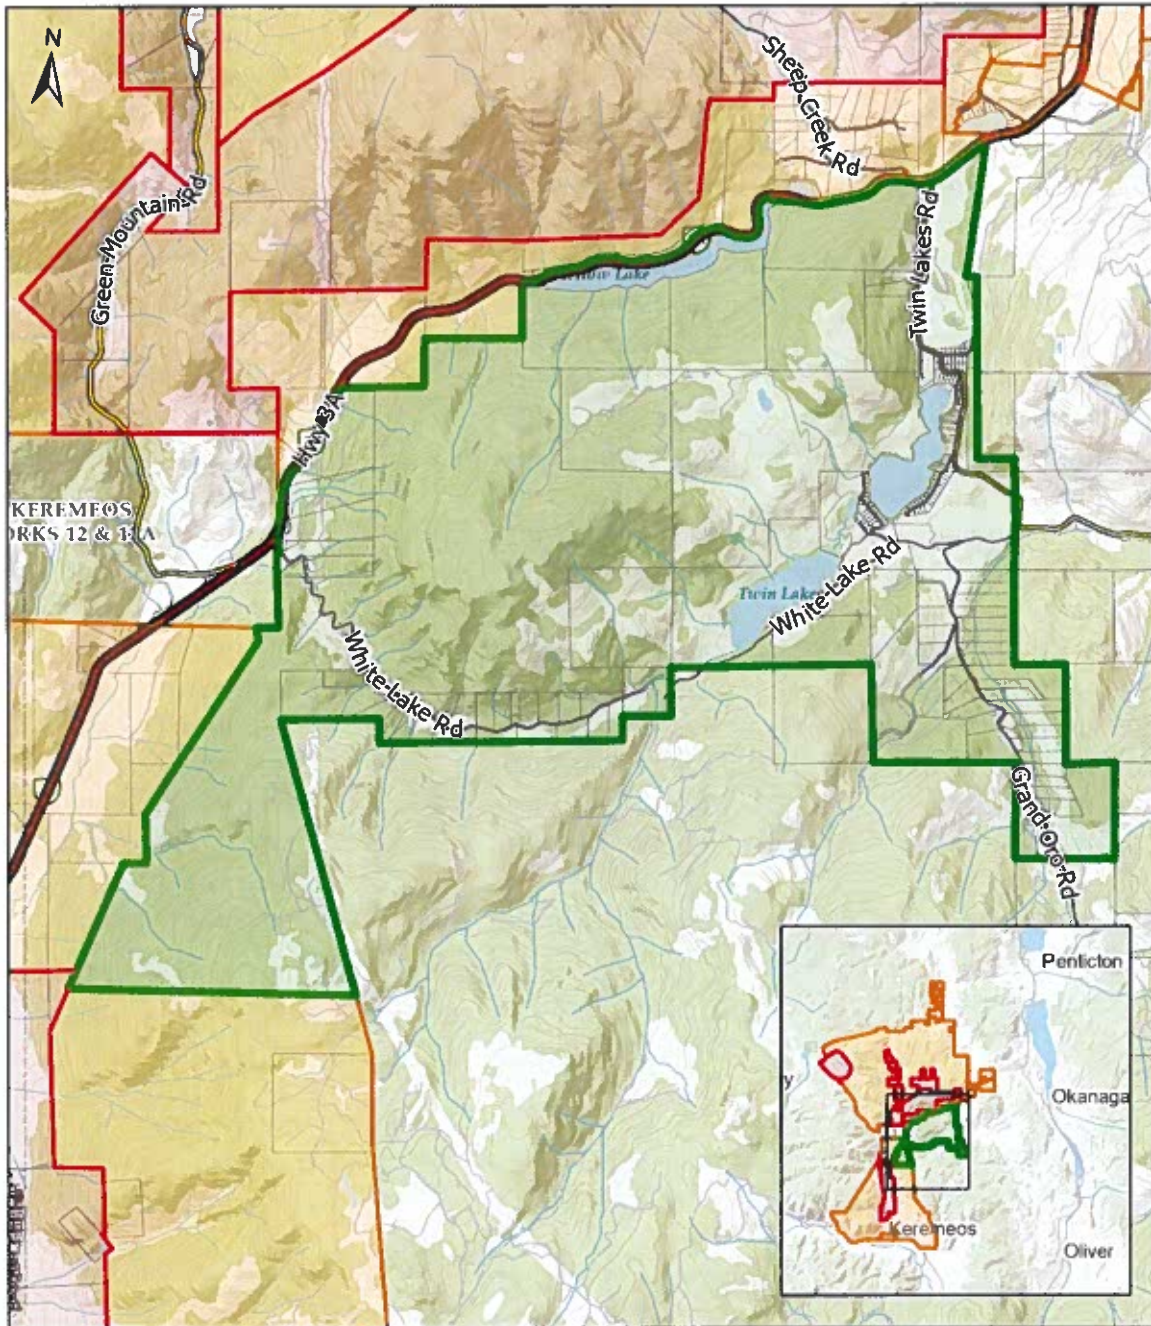

EMERGENCY OPERATIONS CENTRE (EOC)

EVACUATION ALERT RESCINDED – *August 10, 2022, 10:00.* West Side of Highway 3A - White Lake Road- Grand Oro Road

The **EVACUATION ORDER**, pursuant to the Emergency Program Act, issued by the Regional District Okanagan-Similkameen in Electoral Area "I" and "G" issued at August 3, 2022, 10:00 and August 1, 2022, 14:30 is **RESCINDED** for the properties listed in Schedule 1.

Issued by Director of RDOS EOC

EMERGENCY OPERATIONS CENTRE (EOC)

Schedule 2 – Map of Properties

Evacuations

- Order
- Alert
- Rescind

Fire: K50863
Keremeos Creek wildfire
Evacuation Alert Rescinded
West side of Highway 3A - White Lake Rd - Grand Oro Rd
08/10/2022 @ 1000