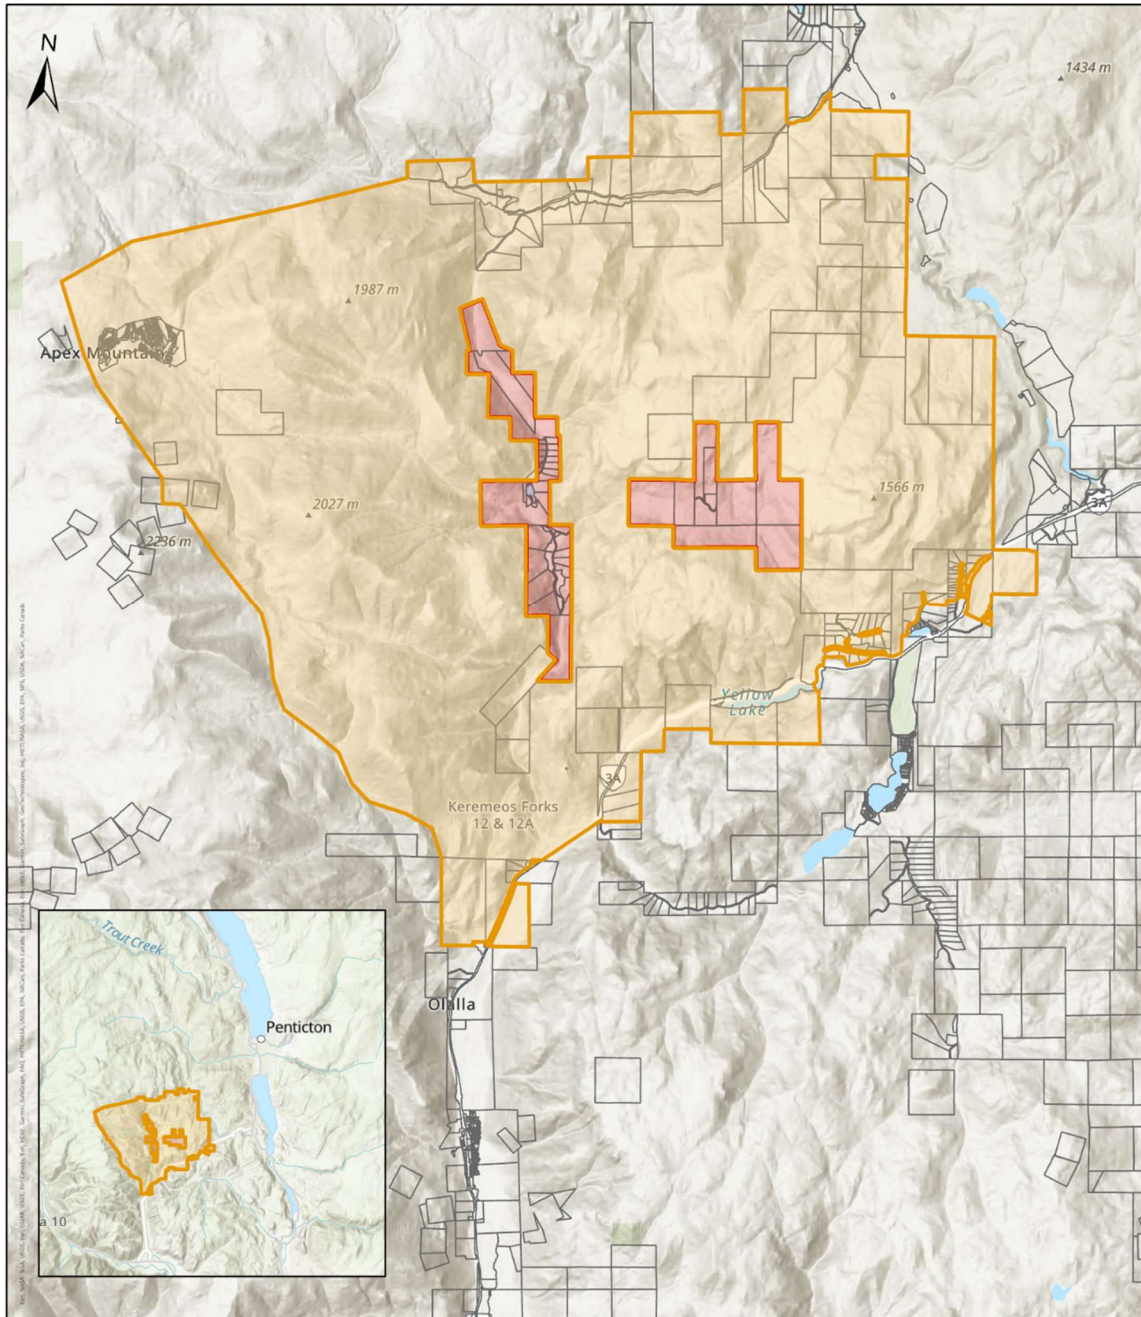

Issued by Director of RDOS EOC

EMERGENCY OPERATIONS CENTRE (EOC)

800 TOY CREEK RD	1342 APEX MTN RD	1241 APEX MTN RD
795 SHEEP CK RD	1338 APEX MTN RD	1235 APEX MTN RD
92 RIORDAN RD	1334 APEX MTN RD	1231 APEX MTN RD
1502 APEX MTN RD	1330 APEX MTN RD	137 THE CIRCLE
100 RIORDAN RD	1326 APEX MTN RD	135 THE CIRCLE
104 RIORDAN RD	1322 APEX MTN RD	133 THE CIRCLE
108 RIORDAN RD	102 HDLY NICKELPLTE RD	127 THE CIRCLE
1191 APEX MTN RD	106 HDLY NICKELPLTE RD	125 THE CIRCLE
100 CREEKVIEW RD	110 HDLY NICKELPLTE RD	123 THE CIRCLE
1211 APEX MTN RD	113 HDLY NICKELPLTE RD	121 THE CIRCLE
1215 APEX MTN RD	109 HDLY NICKELPLTE RD	119 THE CIRCLE
1219 APEX MTN RD	105 HDLY NICKELPLTE RD	129 THE CIRCLE
101 CREEKVIEW RD	101 HDLY NICKELPLTE RD	1420 APEX MTN RD
1227 APEX MTN RD	1290 APEX MTN RD	1416 APEX MTN RD
330 STRAYHORSE RD	1286 APEX MTN RD	1412 APEX MTN RD
225 CLEARVIEW RD	1282 APEX MTN RD	200 STRAYHORSE RD
290 STRAYHORSE RD	1278 APEX MTN RD	
	1417 APEX MTN RD	

Issued by Director of RDOS EOC

EMERGENCY OPERATIONS CENTRE (EOC)

Schedule 2 - Evacuation ALERT Map

Evacuations

- Order
- Alert
- Rescind

Fire: K50863
Keremeos Creek Fire
Evacuation Alert - Electoral Area I - Apex Area
07/30/2022 @ 1645