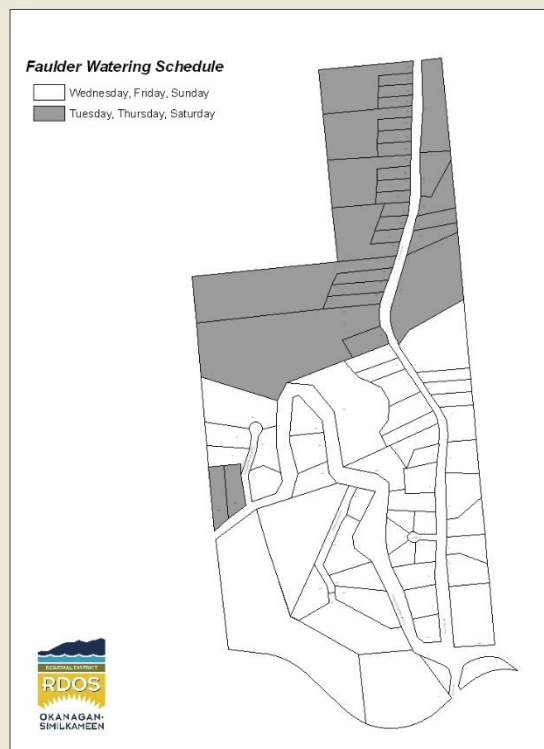

ALL RDOS WATER SYSTEMS

RESTRICTIONS FOR ALL SYSTEM USERS

STAGE NORMAL

Over the past few weeks, due to cooler weather, several rain events and irrigation shutdown, water demand in all of the Regional District Water Systems has decreased.

We are informing all RDOS owned/operated water system customers that watering restrictions are now returning to **Stage Normal**.

Even numbered properties → Tuesday, Thursday and Saturday

Odd numbered properties → Wednesday, Friday, and Sunday

GALLAGHER LAKE WATER	MISSEZULA LAKE WATER	NARAMATA WATER	OLALLA WATER
SAGE MESA WATER	SUN VALLEY WATER	WEST BENCH WATER	WILLOWBROOK WATER

FAULDER WATER

Shaded Grey properties on map
→ Tuesday, Thursday, Saturday

Non-shaded properties on map
→ Wednesday, Friday, Sunday

For **after-hours** water-related emergencies, contact Regional Dispatch at 250.490.4141.

Public Works Department

October 28, 2021