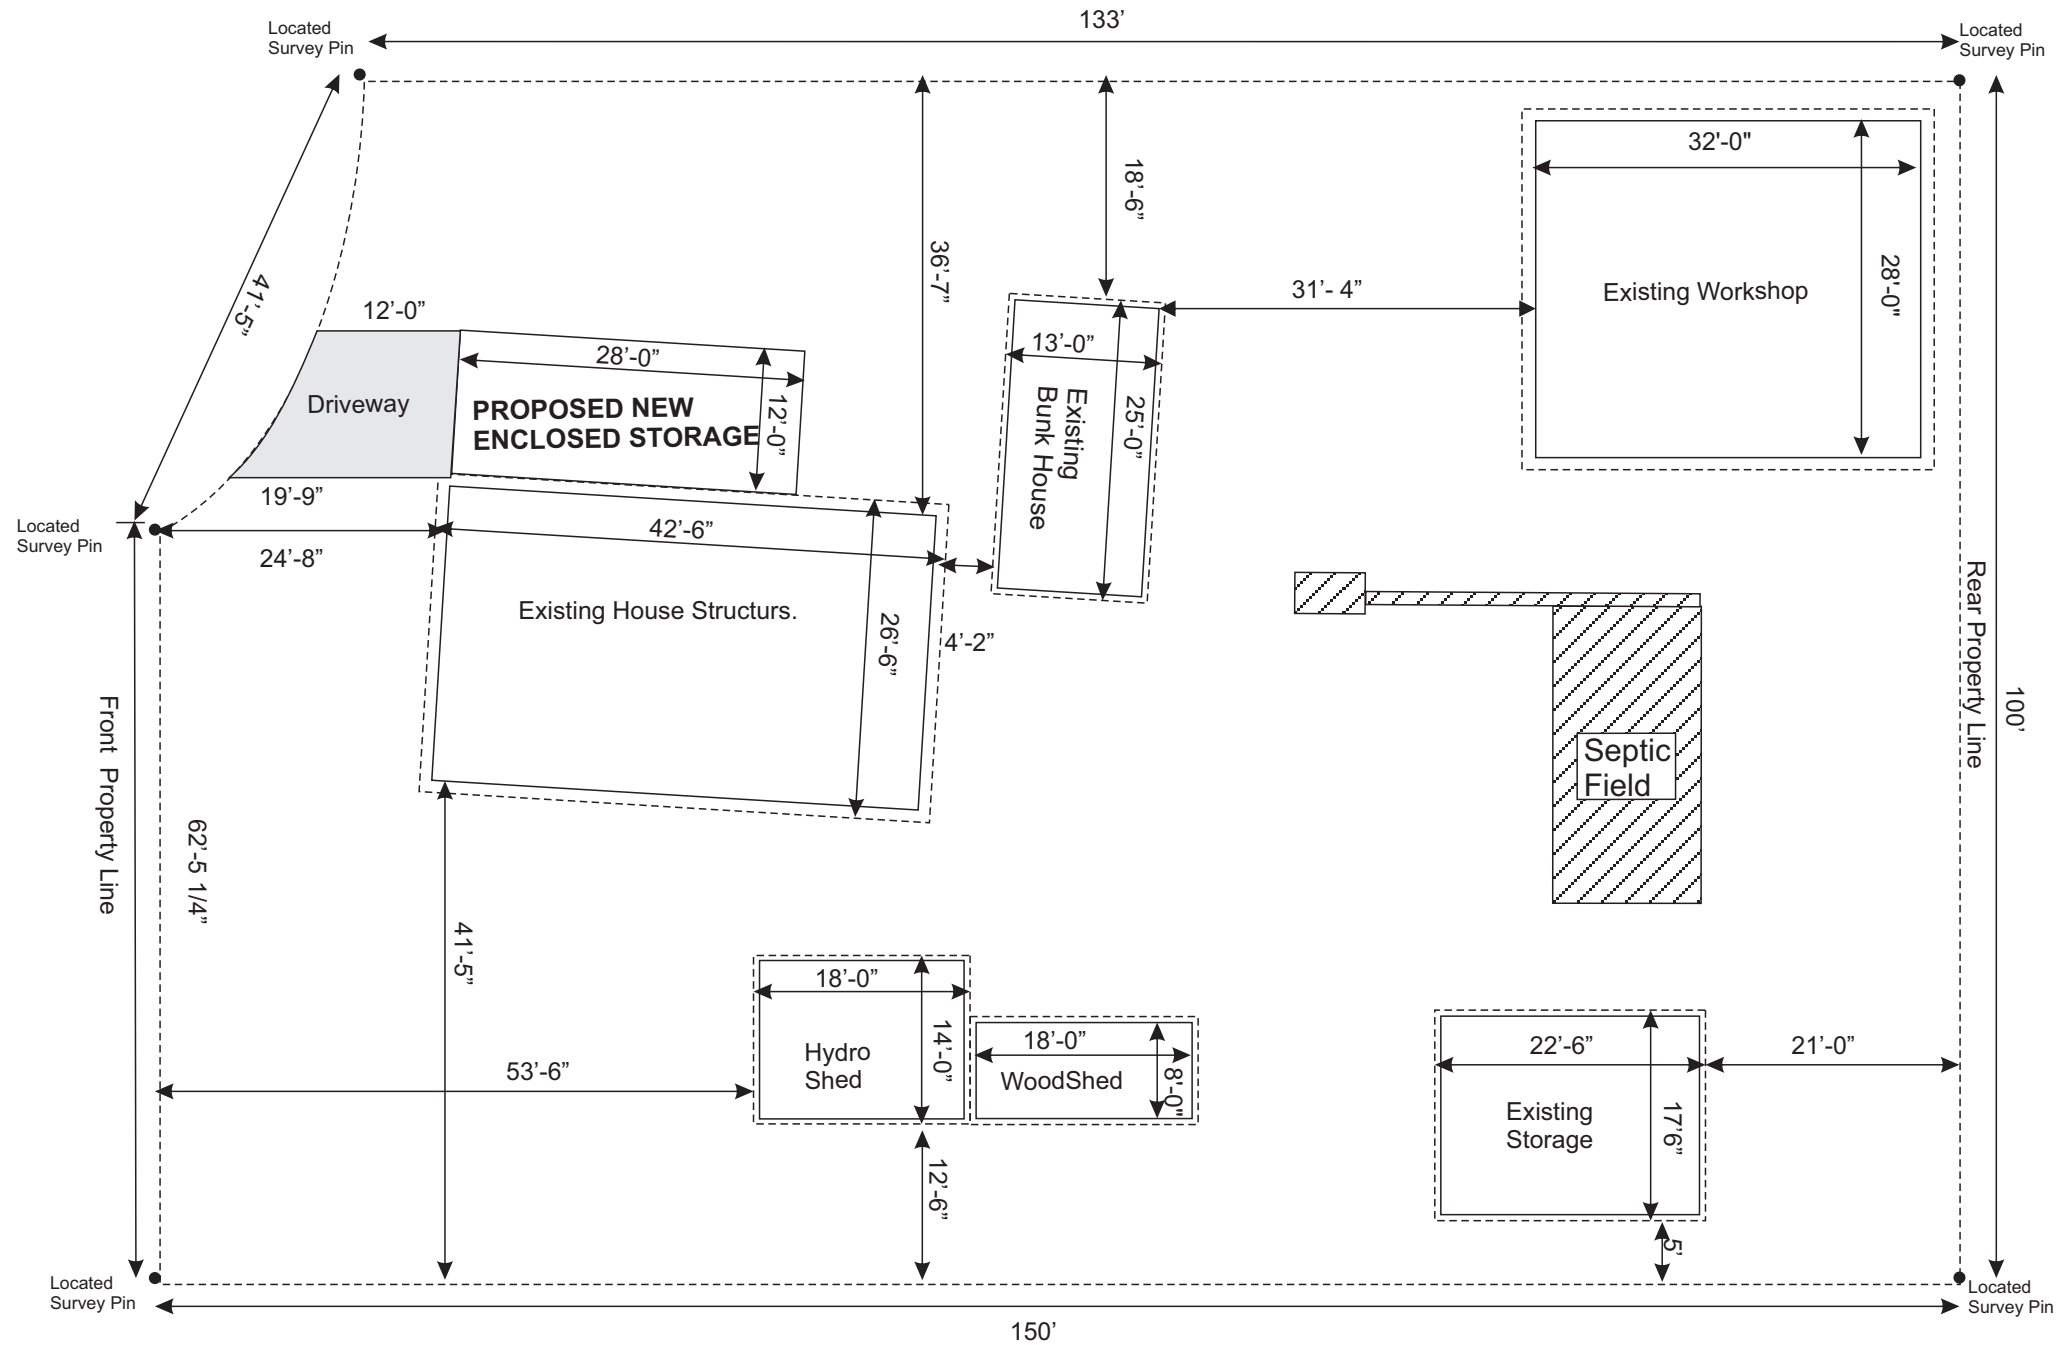

STORAGE ENCLOSURE

PID: 008-593-787
Legal Description: Lot 13, Plan KAP12149,
District Lot 902, Land District Yale Div of Yale

LOCATION: EASTGATE,
MANNING PARK

DRAWN BY: KRM

DATE: MAY, 22 2026

PAGE 4 OF 5

THESE IMAGES AND
DRAWINGS ARE THE
SOLE PROPERTY OF
THE PARCEL OWNER
AND SHOULD NOT BE
REPRODUCED COPIED
OR SHARED WITHOUT
EXPRESS CONSENT.

TOWERS ROAD

1 SITE PLAN
1/16" = 1' - 0"

PID: 008-593-787
Legal Description: Lot 13, Plan KAP12149,
District Lot 902, Land District Yale Div of Yale
Lot Area = .33 a - .133546 ha - 14374.8 sq. ft.
Total Parcel Coverage = 3473 sq. ft - (24.16%)