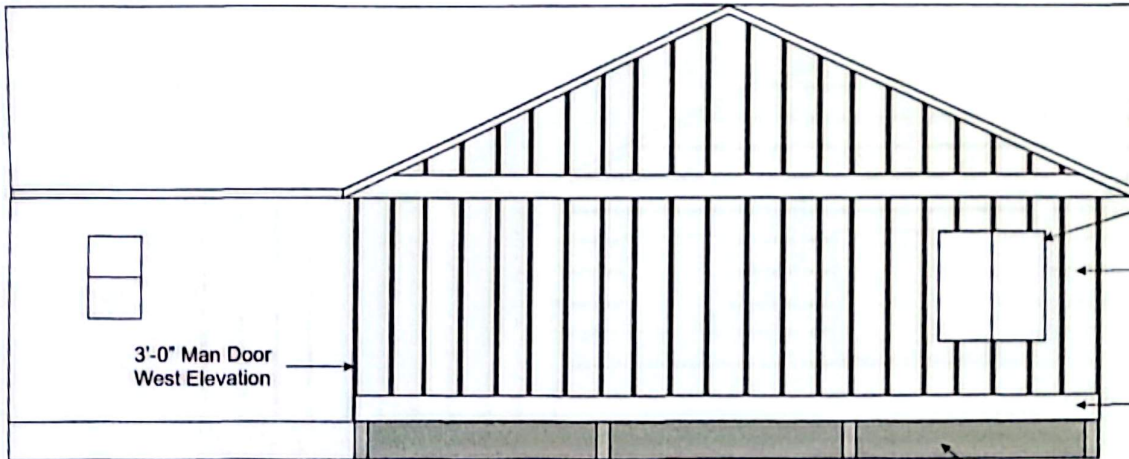

② PROPOSED SOUTH ELEVATION
1/4" = 1' - 0"

4'X4' Window

Fir Board and Balton Siding
Over Tyvek House Wrap
1/2" Plywood Sheathing
On 2"x6" Framing

Fir Fascia Board

3'-0" Man Door
West Elevation

New 8"x 2'.x 9'4" Conc. Footings
3 - 15M rebar dowels into existing piers with epoxy

KOLINSKY
NEW BUILD

STORAGE ENCLOSURE

PID: 008-593-787
Legal Description: Lot 13, Plan KAP12149,
District Lot 902, Land District Yale Div of Yale

LOCATION: EASTGATE,
MANNING PARK

DRAWN BY: KRM

DATE: MAY, 22 2026

PAGE 1 OF 5