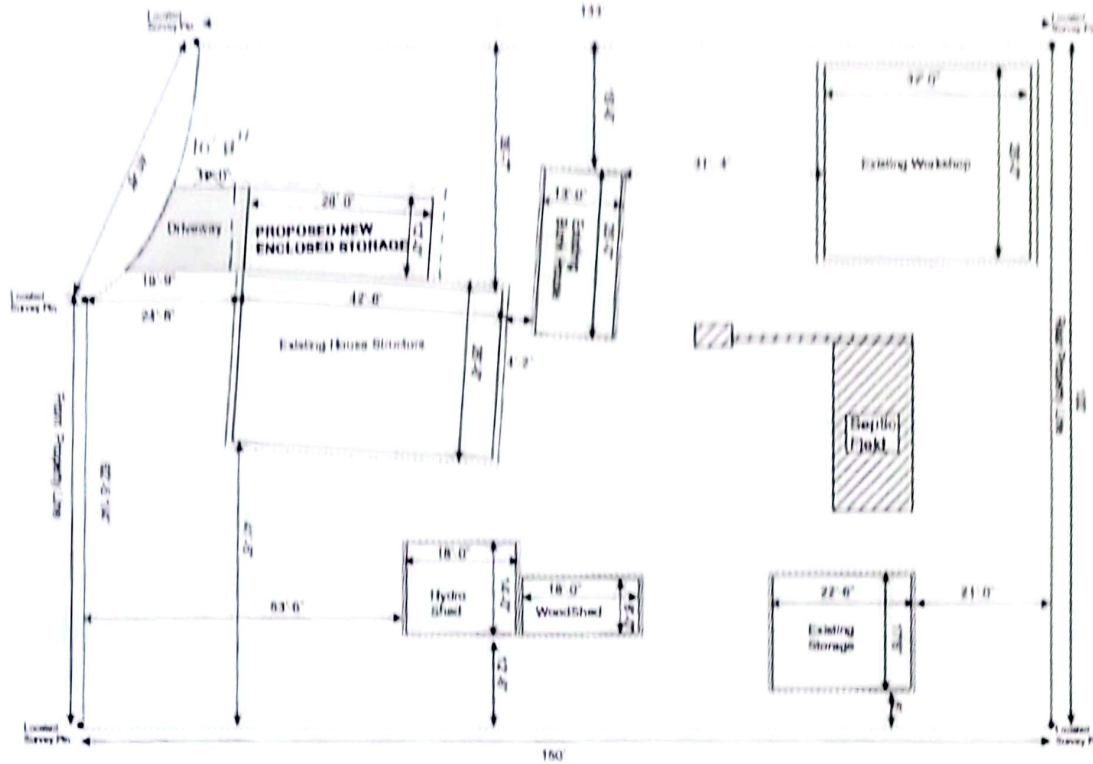

TOWERS ROAD

1 SITE PLAN
1/16" = 1' - 0"

FIG. 008-593-787
Legal Description: Lot 13, Plan KAP12148
District Lot 902, Land District Yale (City of Yale)
Lot Area = 33 a 133546 sq. ft. 14374.8 sq. ft.
Total Parcel Coverage = 3473 sq. ft. (24.16%)

REGISTRY
NEW BR 11

STORAGE ENCLOSURE

FIG. 008-593-787
Legal Description: Lot 13, Plan KAP12148
District Lot 902, Land District Yale (City of Yale)

LOCATION: EASTGATE
MANNING PARK

DRAWN BY: RDM

DATE: MAY 22 2020

PAGE 4 OF 8