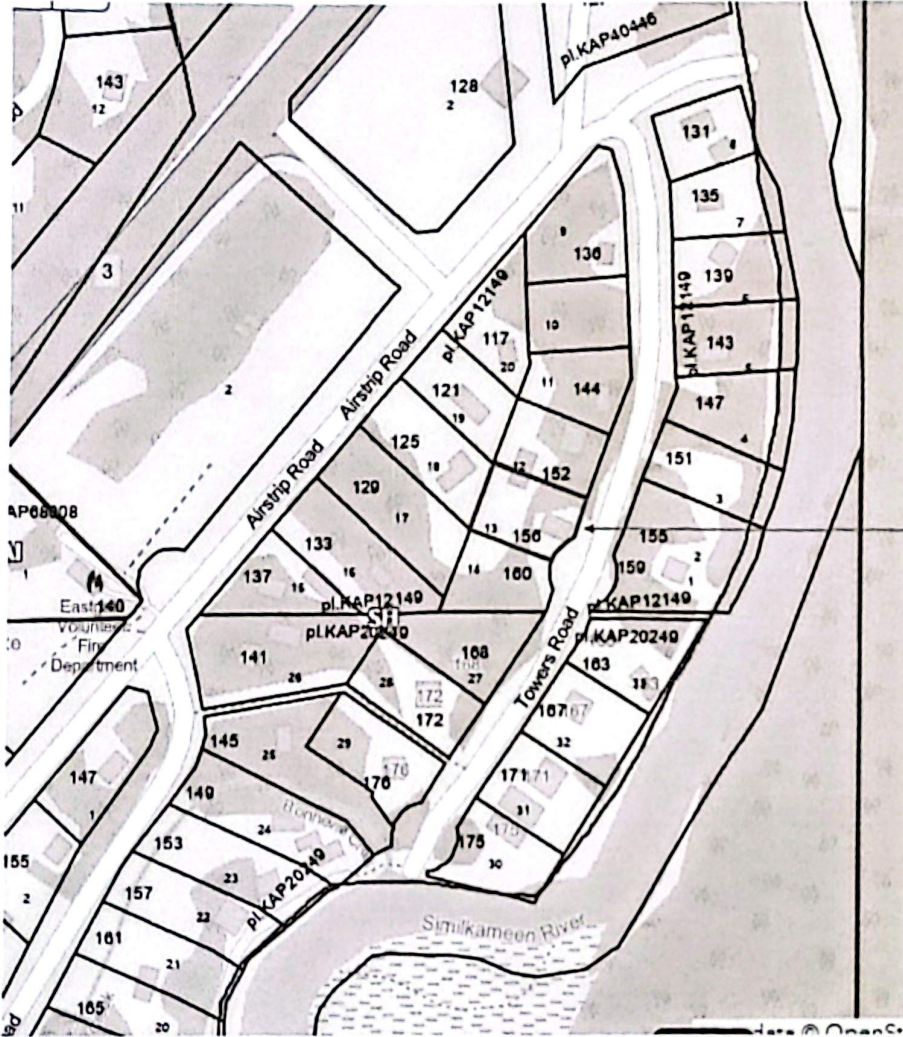

Subject Property

① PARCEL MAP - FROM RDOS
N.T.S

KOLINSKY
NEW BUILD

STORAGE ENCLOSURE

PID: 008-593-787
Legal Description: Lot 13, Plan KAP12149,
District Lot 902, Land District Yale Div of Yale

LOCATION: EASTGATE
MANNING PARK

DRAWN BY: KRM

DATE: MAY, 22 2026

PAGE 5 OF 5