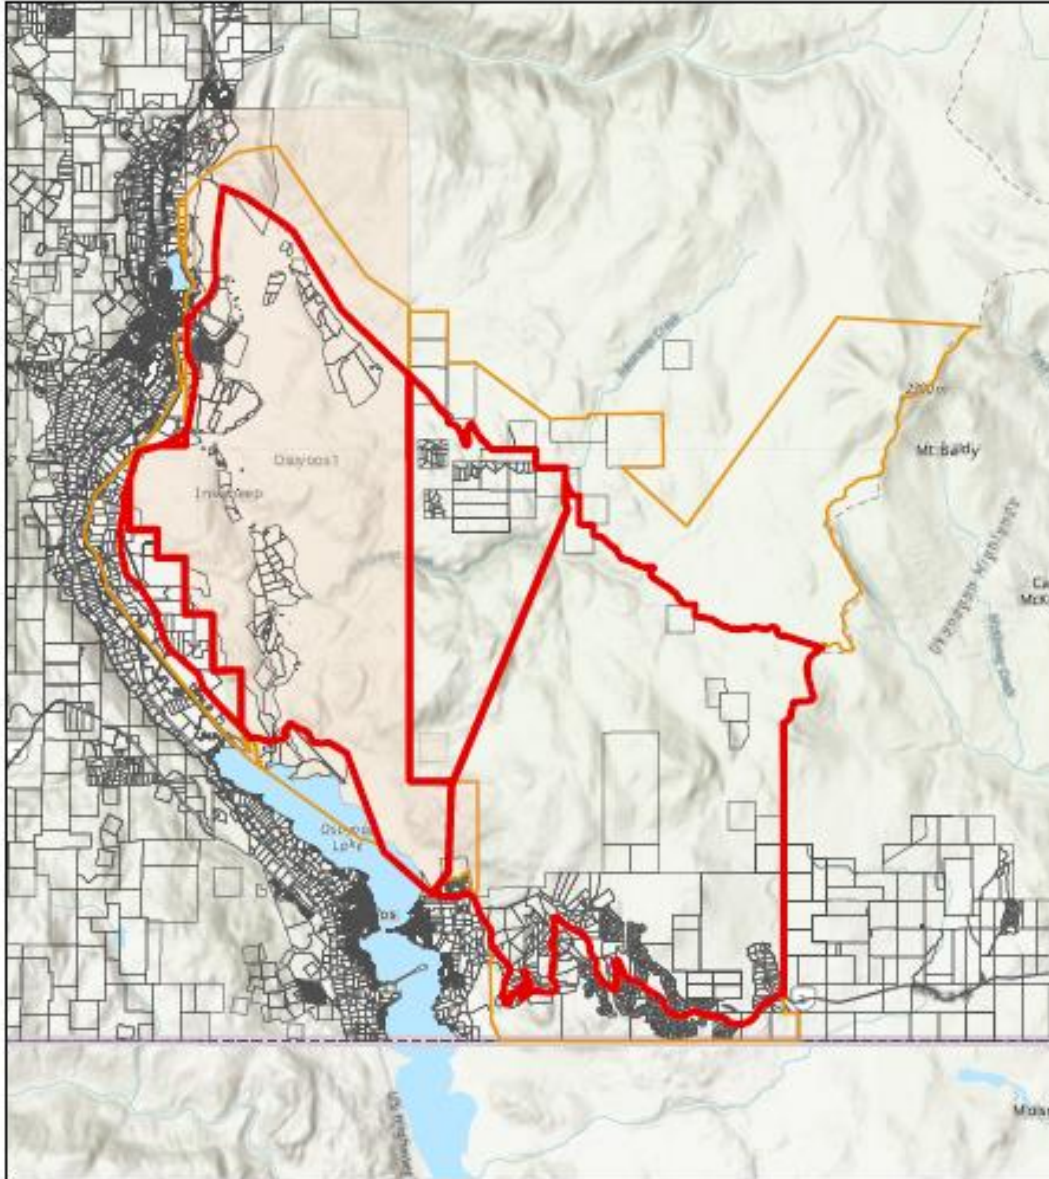

Issued by Director of RDOS EOC

EMERGENCY OPERATIONS CENTRE (EOC)

113 SASQUATCH CRT	325 SASQUATCH TRAIL	559 SASQUATCH TRAIL
115 SASQUATCH TRAIL	330 SASQUATCH TRAIL	560 SASQUATCH TRAIL
119 SASQUATCH PT	340 SASQUATCH TRAIL	570 SASQUATCH TRAIL
120 SASQUATCH CRT	345 SASQUATCH TRAIL	588 SASQUATCH TRAIL
121 SASQUATCH CRT	350 SASQUATCH TRAIL	591 SASQUATCH TRAIL
124 SASQUATCH TRAIL	360 SASQUATCH TRAIL	598 SASQUATCH TRAIL
125 SASQUATCH TRAIL	370 SASQUATCH TRAIL	599 SASQUATCH TRAIL
128 SASQUATCH CRT	380 SASQUATCH TRAIL	607 SASQUATCH TRAIL
148 SASQUATCH TRAIL	385 SASQUATCH TRAIL	625 SASQUATCH TRAIL
149 SASQUATCH TRAIL	390 SASQUATCH TRAIL	2000 VALLEYVIEW DR
172 SASQUATCH TRAIL	395 SASQUATCH TRAIL	101 WAPITI CRT
195 SASQUATCH TRAIL	400 SASQUATCH TRAIL	111 WAPITI CRT
200 SASQUATCH TRAIL	405 SASQUATCH TRAIL	121 WAPITI CRT
210 SASQUATCH TRAIL	410 SASQUATCH TRAIL	131 WAPITI CRT
220 SASQUATCH TRAIL	420 SASQUATCH TRAIL	141 WAPITI PL
230 SASQUATCH TRAIL	430 SASQUATCH TRAIL	161 WAPITI PL
233 SASQUATCH TRAIL	440 SASQUATCH TRAIL	425 WAPITI WAY
240 SASQUATCH TRAIL	450 SASQUATCH TRAIL	435 WAPITI WAY
250 SASQUATCH TRAIL	460 SASQUATCH TRAIL	440 WAPITI WAY
280 SASQUATCH TRAIL	470 SASQUATCH TRAIL	450 WAPITI WAY
290 SASQUATCH TRAIL	475 SASQUATCH TRAIL	470 WAPITI WAY
295 SASQUATCH TRAIL	480 SASQUATCH TRAIL	475 WAPITI WAY
300 SASQUATCH TRAIL	490 SASQUATCH TRAIL	480 WAPITI WAY
310 SASQUATCH TRAIL	500 SASQUATCH TRAIL	490 WAPITI WAY
315 SASQUATCH TRAIL	520 SASQUATCH TRAIL	100 WHITETAIL PL
320 SASQUATCH TRAIL	530 SASQUATCH TRAIL	151 WHITETAIL PL

EMERGENCY OPERATIONS CENTRE (EOC)

Schedule 2 – Map of Properties

Regional District Okanagan Similkameen
Location: Inkameep Evacuation and Orders

EOC Evacuations
Order
Alert

Date: 7/20/2021