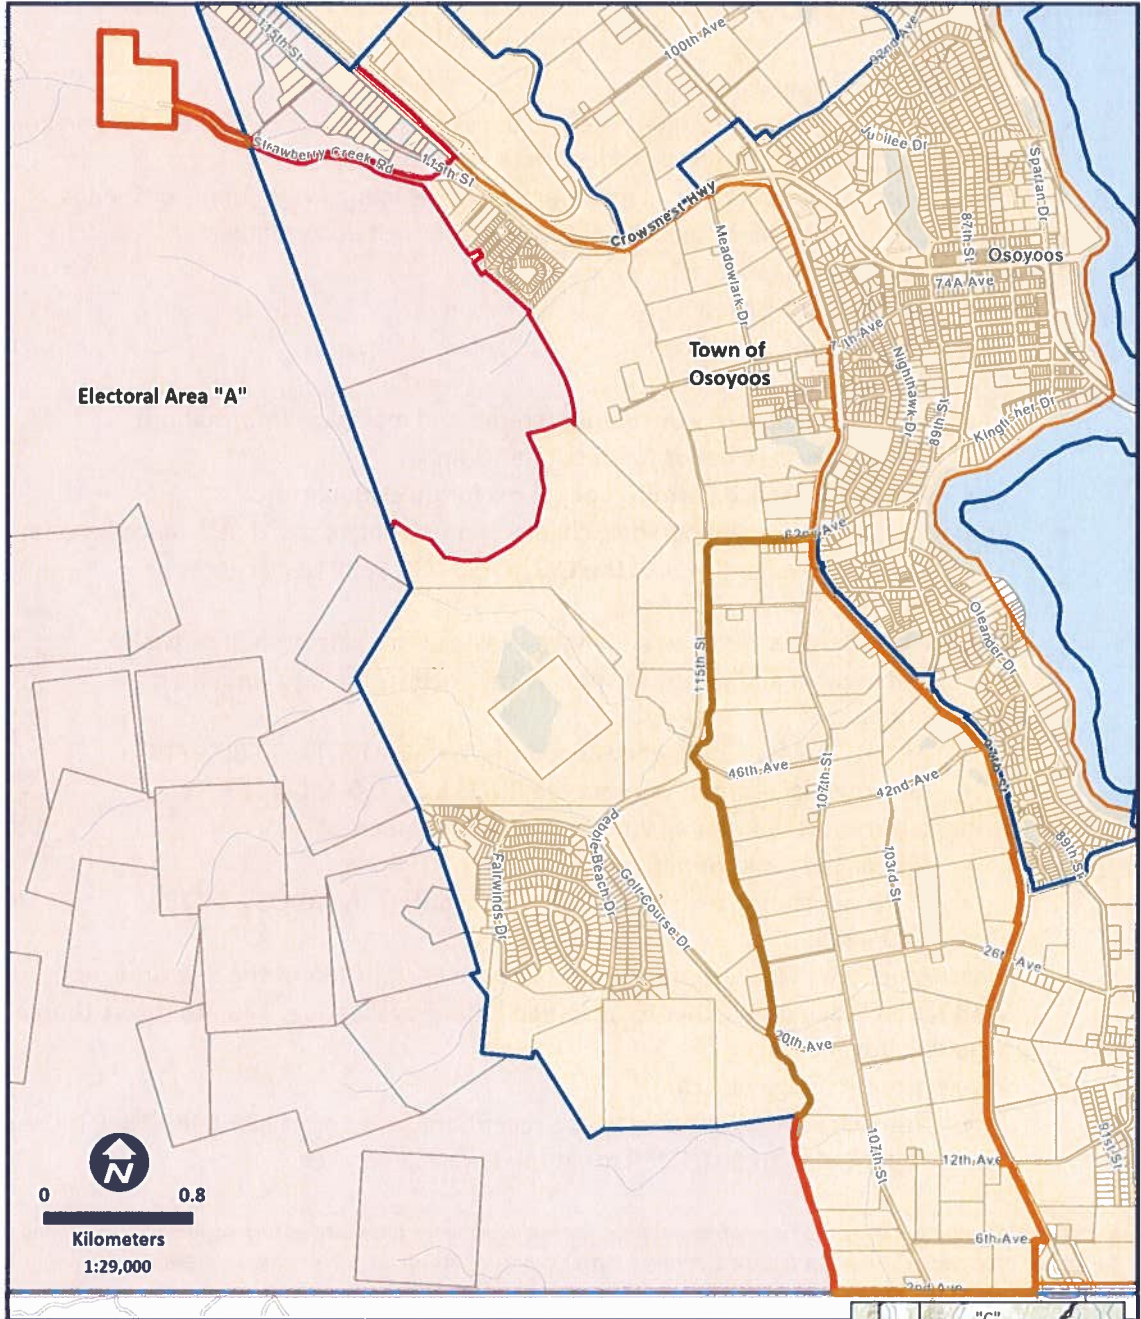

Issued by Director of RDOS EOC

EMERGENCY OPERATIONS CENTRE (EOC)

Schedule 2 - Evacuation ALERT Map

Regional District of Okanagan-Similkameen
Evacuation Alert - Eagle Bluff wildfire
Date Effective: 20230731 1200
Electoral Areas "A" - Rural Osoyoos and 14000 Strawberry Creek Rd