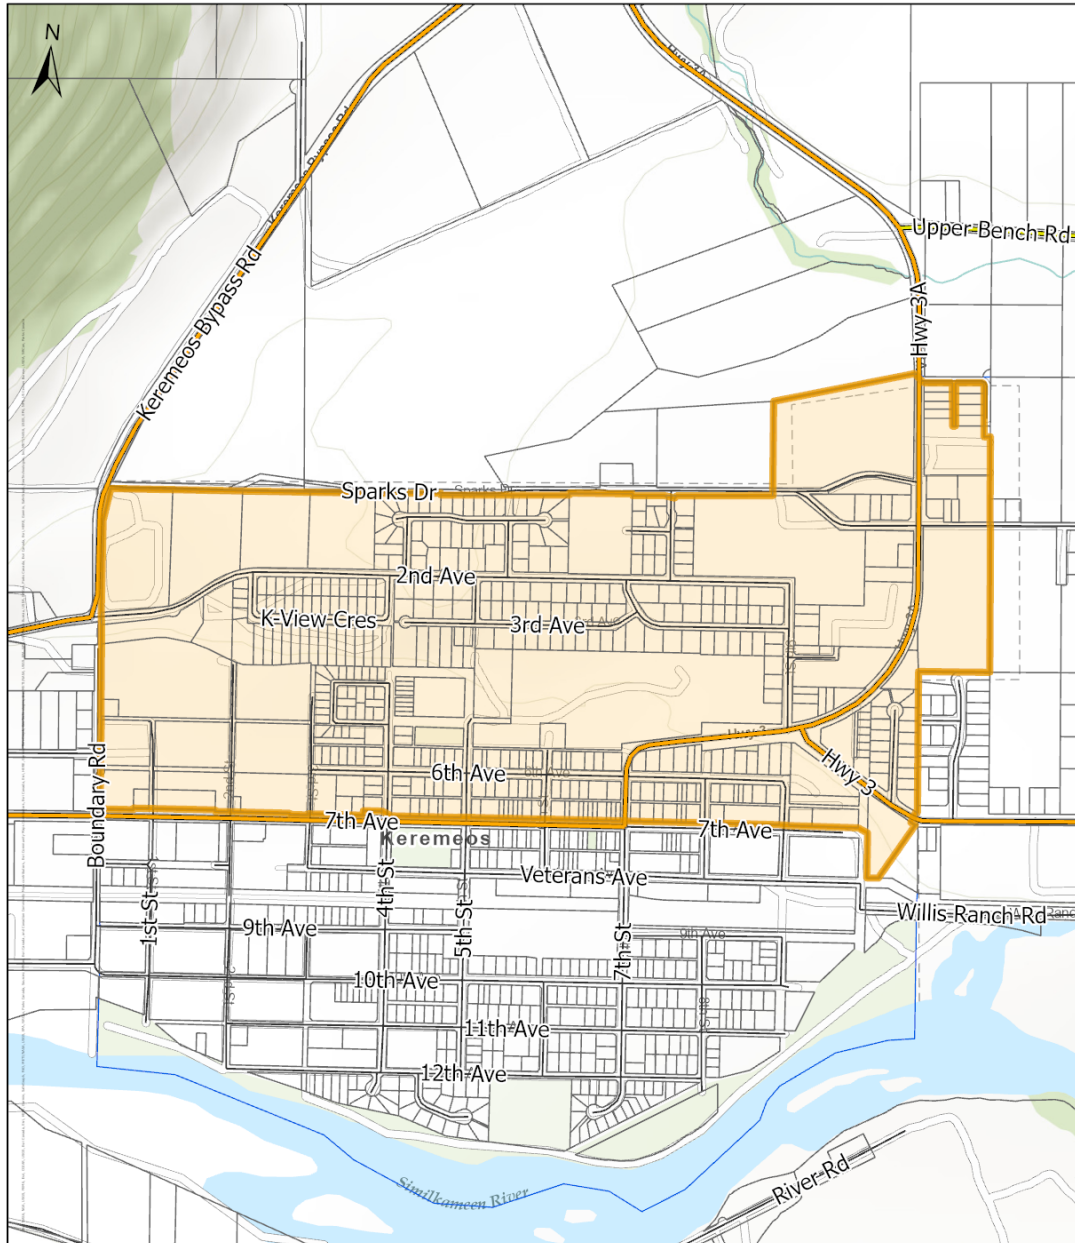

EMERGENCY OPERATIONS CENTRE (EOC)

Schedule 2 - Evacuation ALERT Map

Evacuations

- Order
- Alert
- Rescind

Fire: K50863
Keremeos Creek wildfire
Evacuation Alert
Village of Keremeos - North
08/04/2022 @ 1630

Follow RDOS on [Facebook](#) [Twitter](#) [YouTube](#) [LinkedIn](#)
Website: emergency.rdos.bc.ca Email: eocinfo@rdos.bc.ca Phone: 250-490-4225
[Voyent Alert!](#) notifications – sign up for routine and emergency notifications
Issued by Director of RDOS EOC